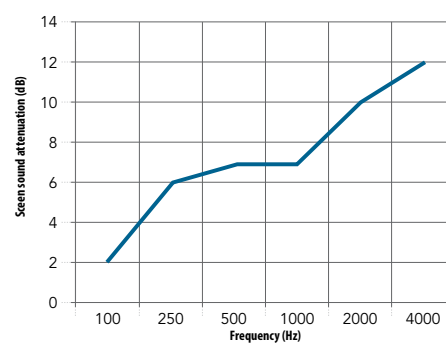

Réaction au feu
B-s1,d0
Basée sur EN 13501-1

Entretien

- Cadre : Aspirateur, chiffon humide et nettoyage à la mousse basse pression
- Toile : Aspirateur, chiffon humide et lavage au lave-linge jusqu'à 70 °C

Hygiène
La laine de roche ne contient aucun élément nutritif et ne permet pas le développement des micro-organismes

Recyclabilité
Laine de roche entièrement recyclable

Environnement intérieur
Les plafonds Rockfon sont classés E1 conformément à la norme EN 13964 (EN 717-1).

Matériaux et santé
Tous les matériaux utilisés dans les produits Rockfon sont contrôlés selon la liste des substances réglementées par REACH et ne contiennent pas de substances extrêmement préoccupantes (SVHC). Les fibres de laine de roche Rockfon sont conformes à la réglementation européenne relative à la sécurité des fibres et détiennent une certification EUCEB.