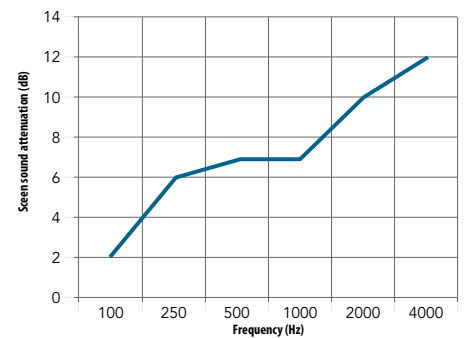

Réaction au feu
B-s1,d0
Basée sur EN 13501-1

Entretien

- Cadre : Aspirateur, chiffon humide et nettoyage à la mousse basse pression
- Toile : Aspirateur, chiffon humide et lavage au lave-linge jusqu'à 40 °C

Hygiène
La laine de roche ne contient aucun élément nutritif et ne permet pas le développement des micro-organismes

Recyclabilité
Laine de roche entièrement recyclable

Environnement intérieur
Rockfon Canva dégage de très faibles émissions de Composants Organiques Volatils (COV).

Matériaux et santé
Tous les matériaux utilisés dans les produits Rockfon sont contrôlés en continu par rapport à la liste des substances restreintes (REACH) ou reconnues comme substances extrêmement préoccupantes (SVHC). Les fibres de laine de roche Rockfon sont conformes à la réglementation européenne régies par la certification EUCB.